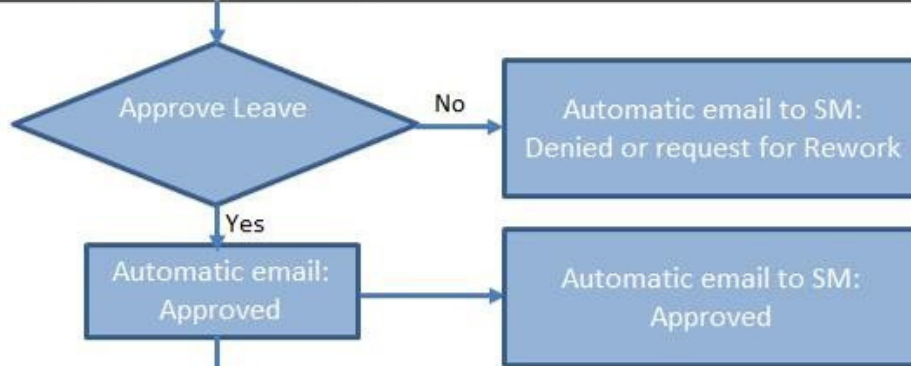

Annual Leave

Staff Member

Supervisor

Leave Monitor

Atlas